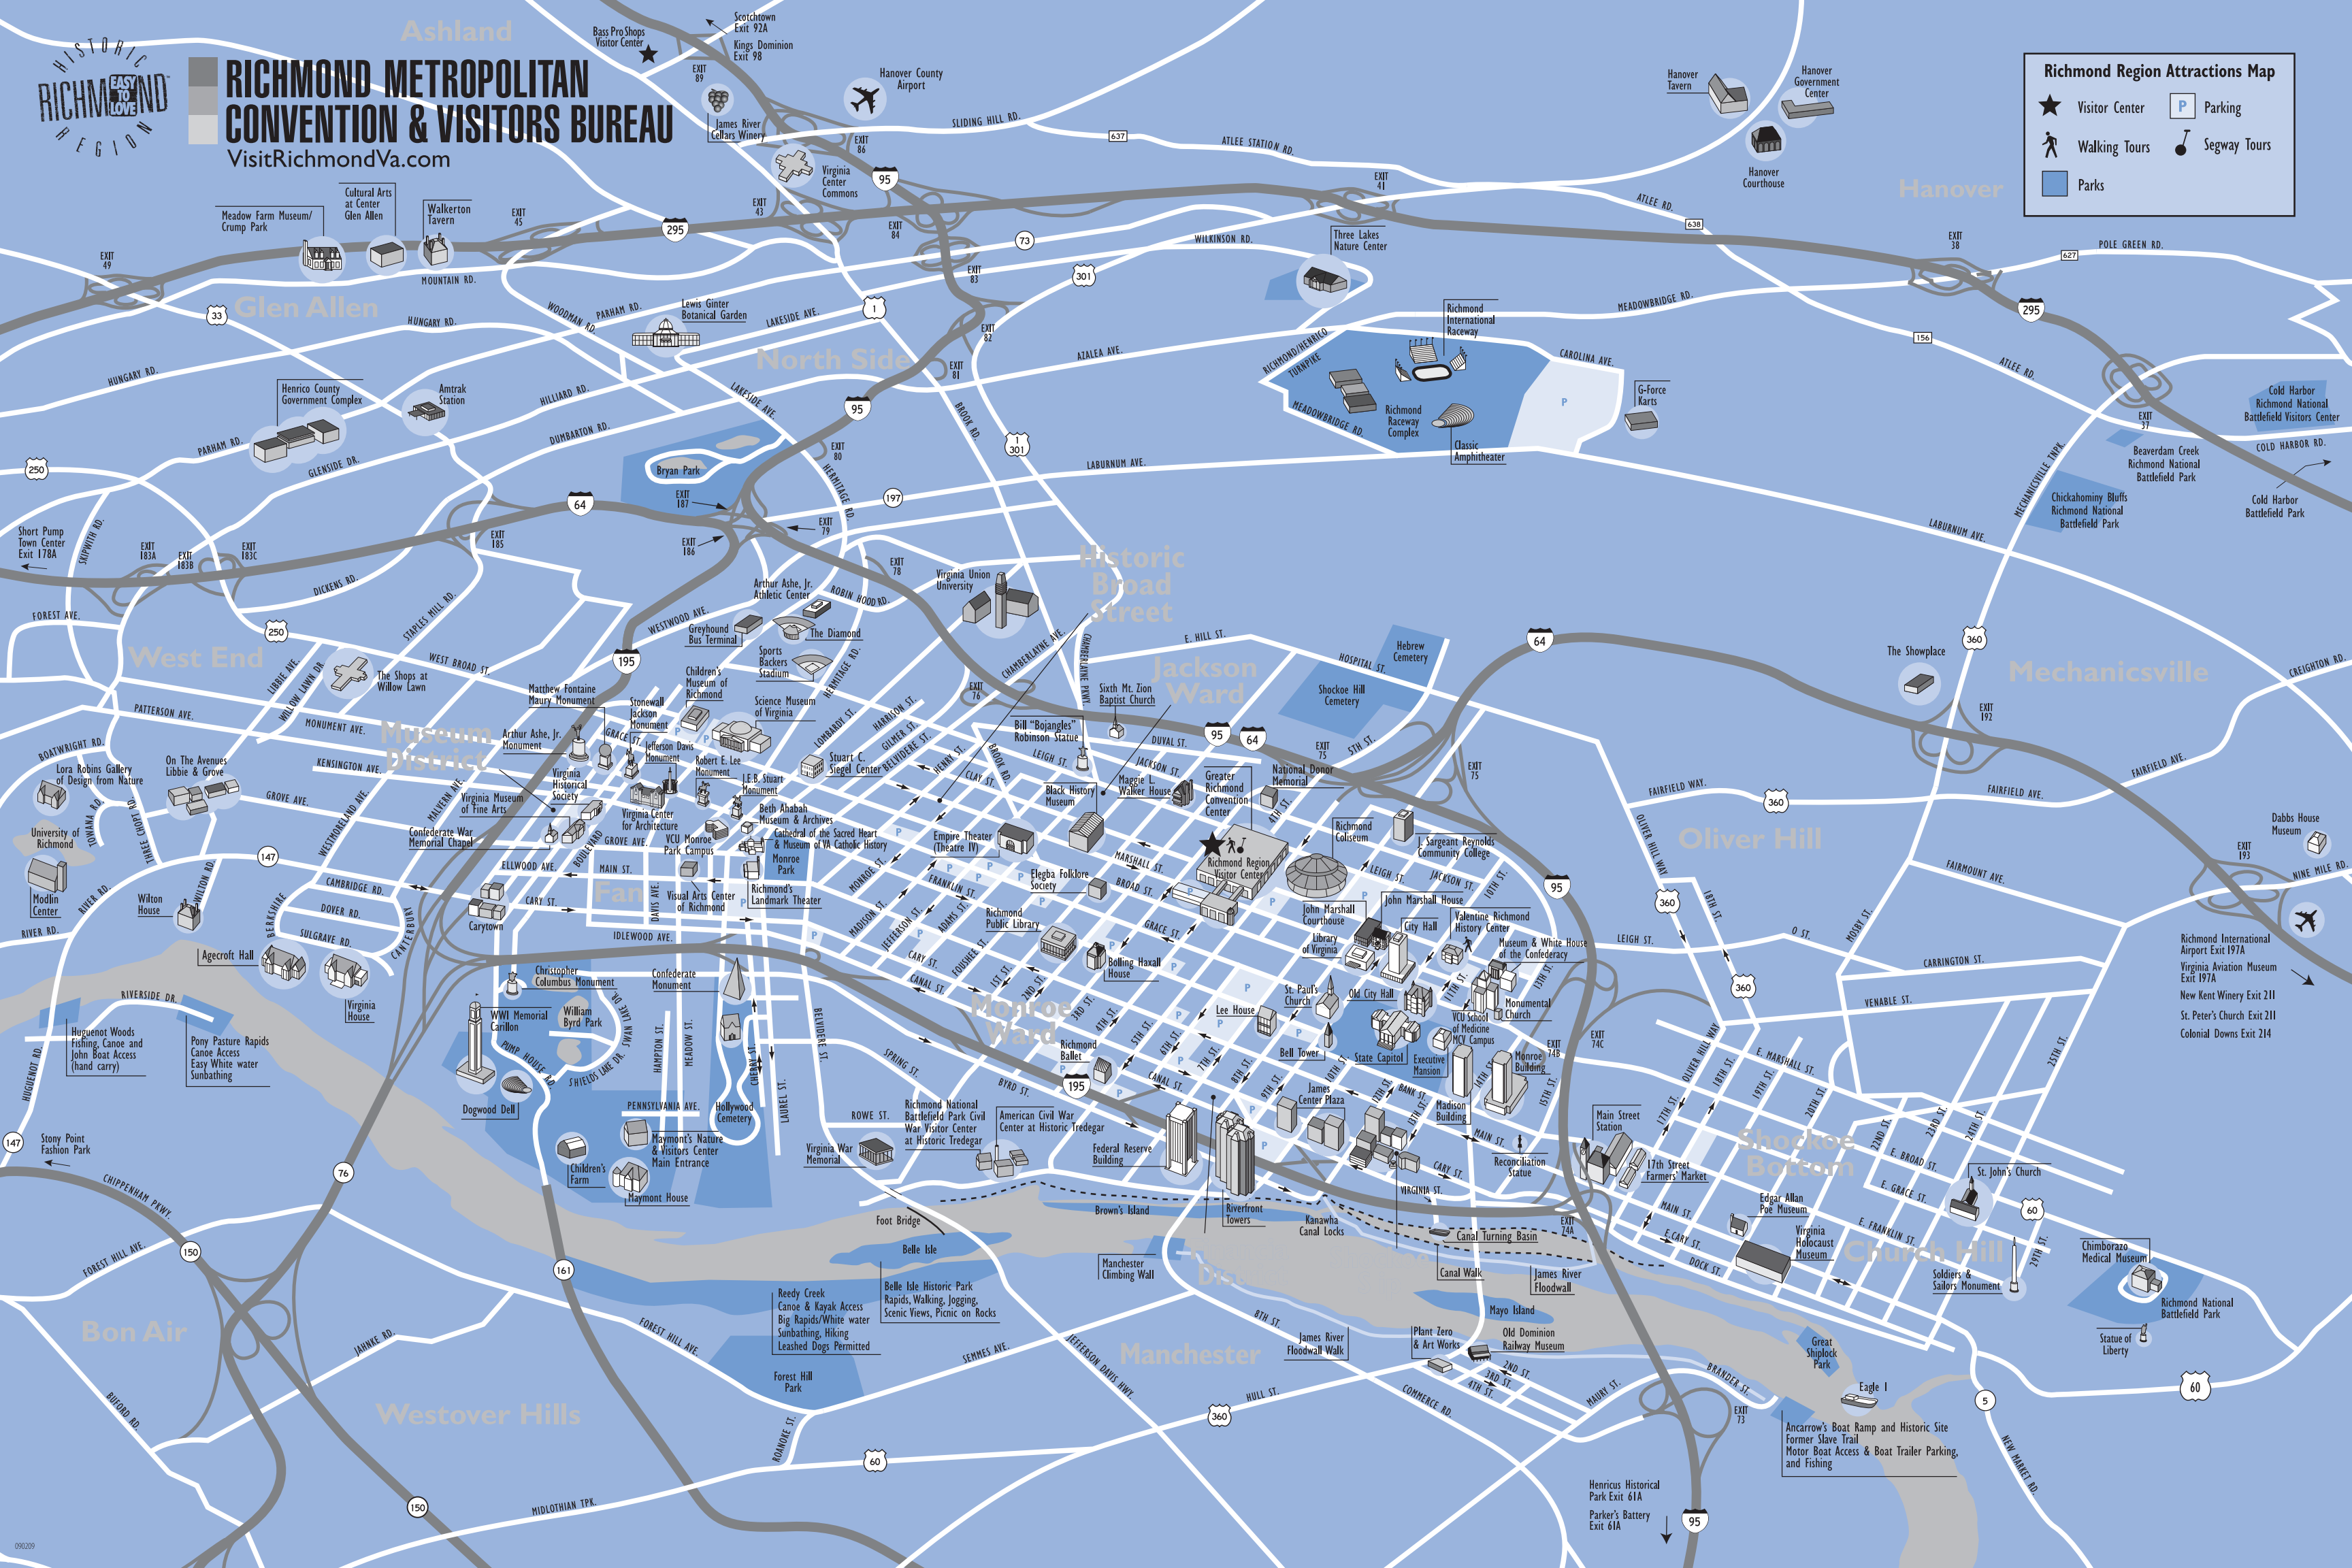

### Richmond Region Attractions Map

- ★ Visitor Center
- Ⓟ Parking
- 🚶 Walking Tours
- 🚲 Segway Tours
- 🌳 Parks

Richmond International Airport Exit 197A  
 Virginia Aviation Museum Exit 197A  
 New Kent Winery Exit 211  
 St. Peter's Church Exit 211  
 Colonial Downs Exit 214