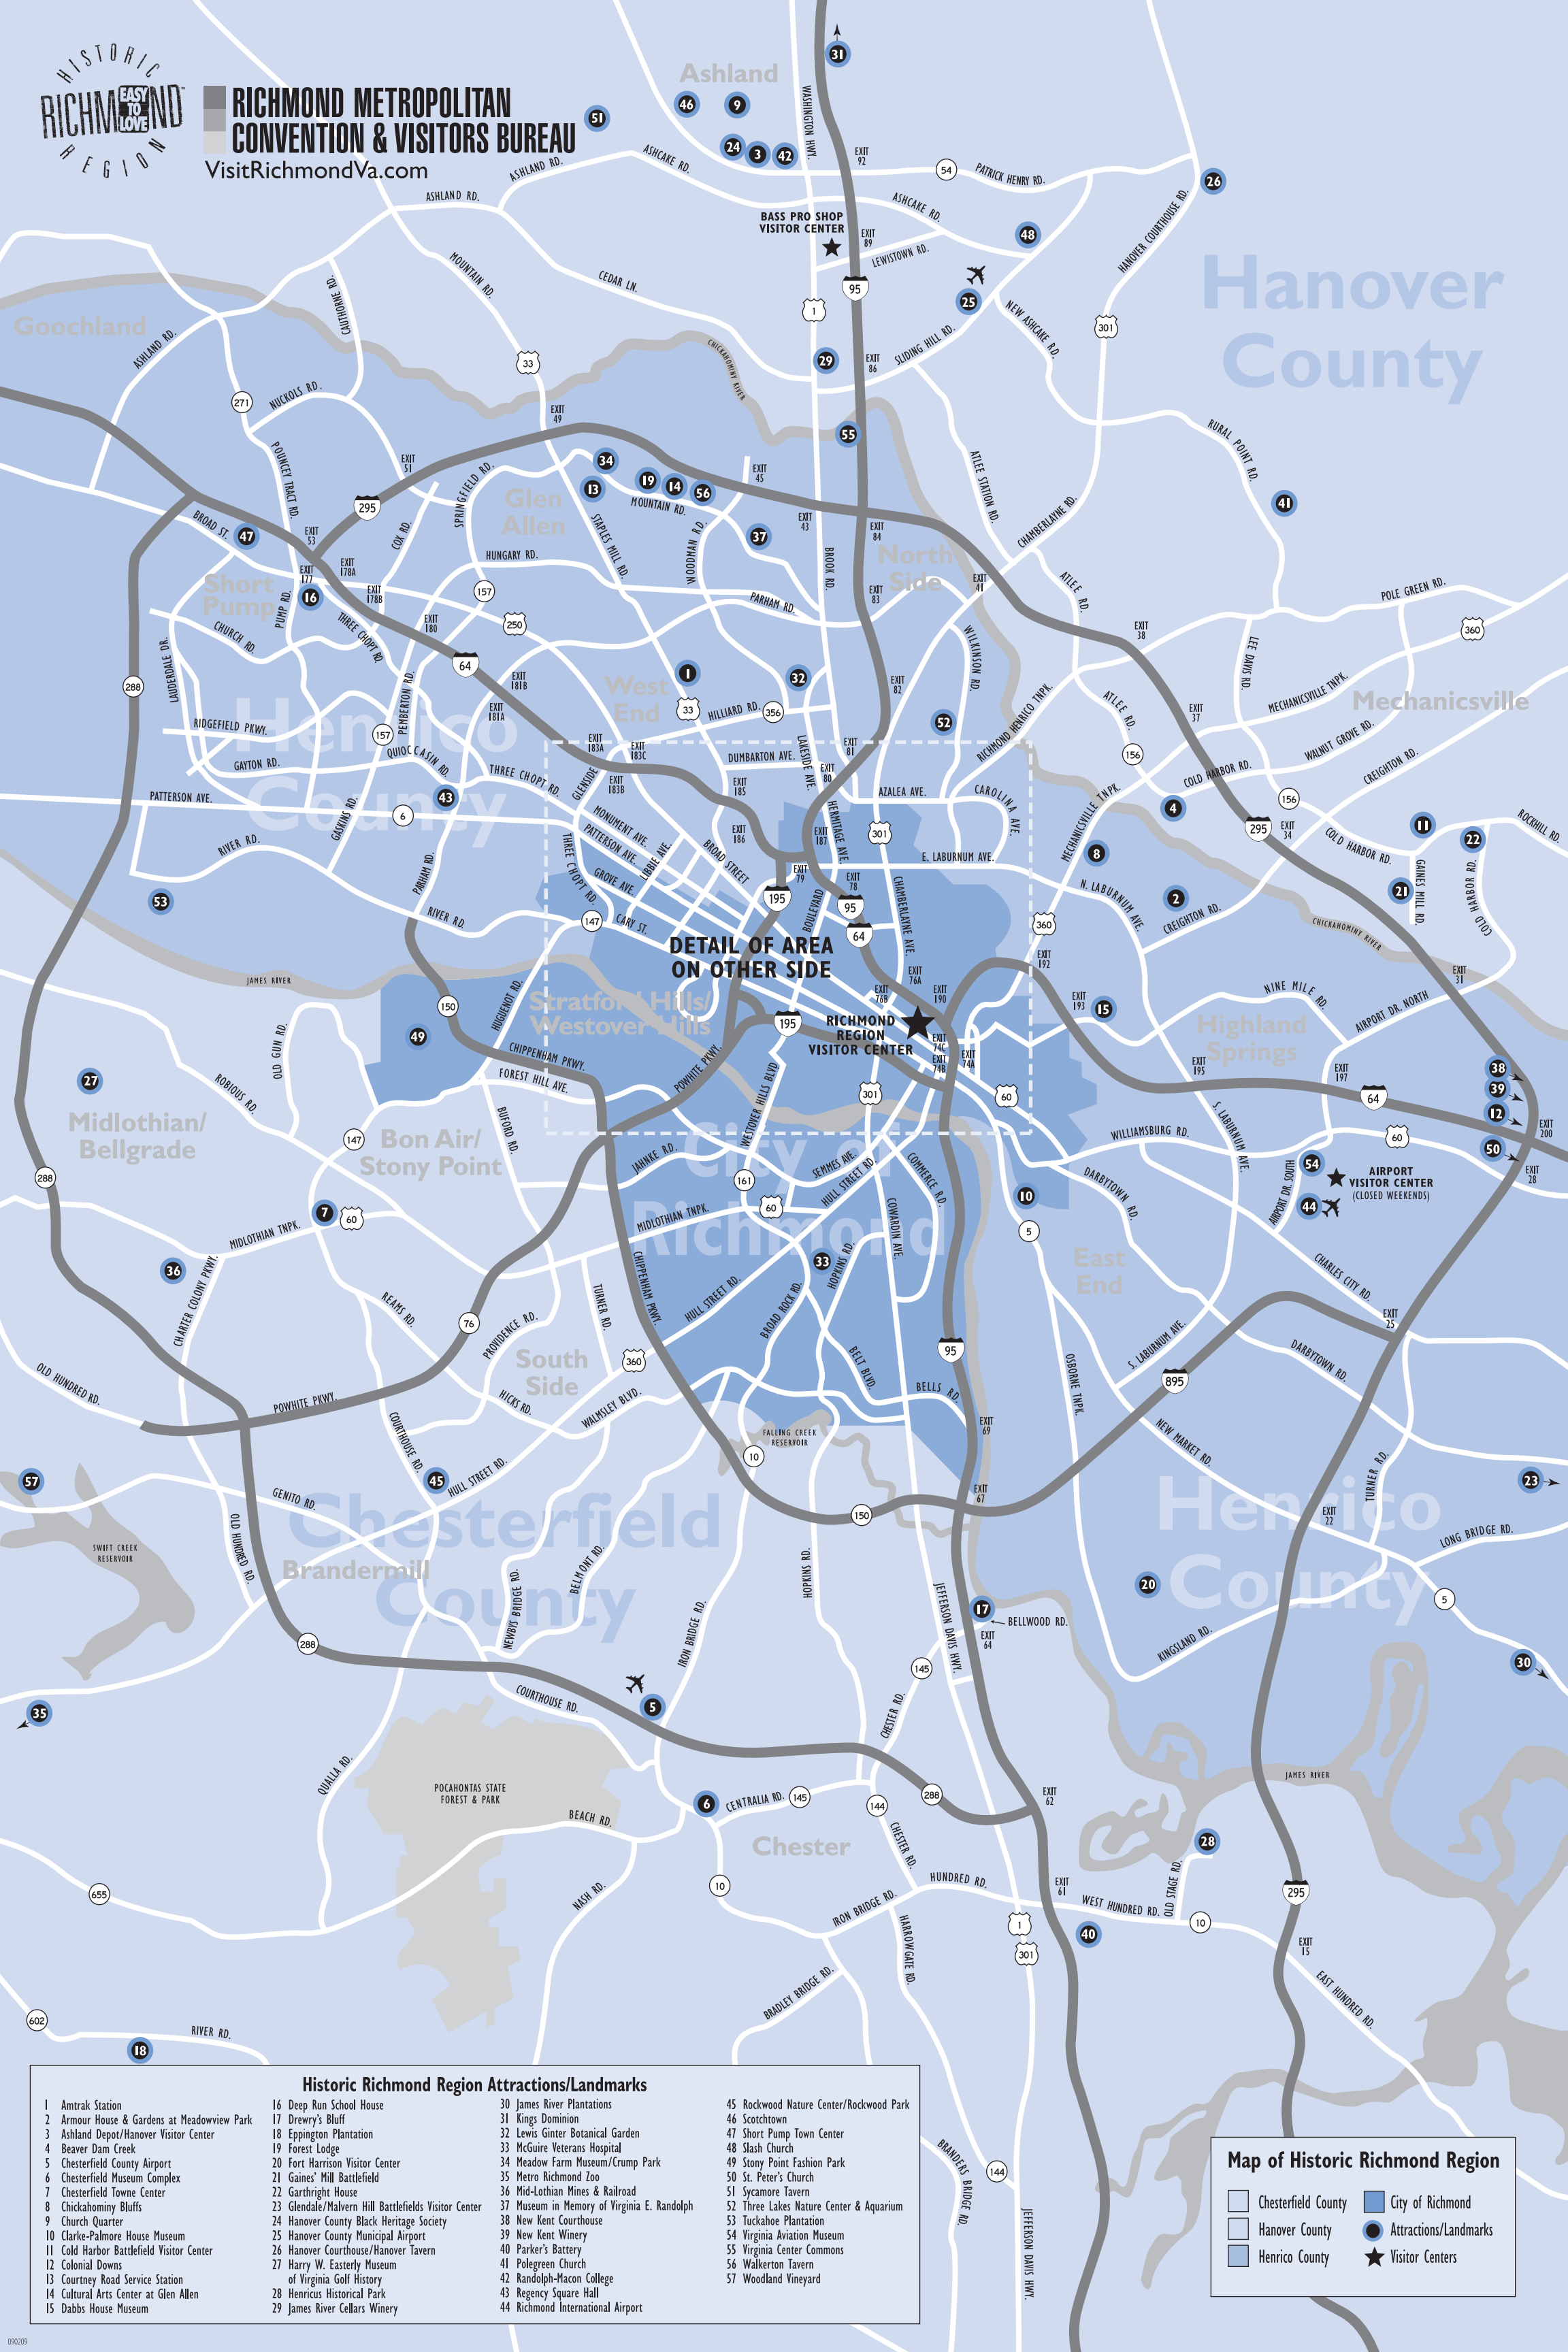

RICHMOND METROPOLITAN CONVENTION & VISITORS BUREAU
VisitRichmondVa.com

DETAIL OF AREA ON OTHER SIDE

Historic Richmond Region Attractions/Landmarks

1 Amtrak Station	16 Deep Run School House	30 James River Plantations	45 Rockwood Nature Center/Rockwood Park
2 Armour House & Gardens at Meadowview Park	17 Drewry's Bluff	31 Kings Dominion	46 Scotchtown
3 Ashland Depot/Hanover Visitor Center	18 Eppington Plantation	32 Lewis Ginter Botanical Garden	47 Short Pump Town Center
4 Beaver Dam Creek	19 Forest Lodge	33 McGuire Veterans Hospital	48 Slash Church
5 Chesterfield County Airport	20 Fort Harrison Visitor Center	34 Meadow Farm Museum/Crump Park	49 Stony Point Fashion Park
6 Chesterfield Museum Complex	21 Gaines' Mill Battlefield	35 Metro Richmond Zoo	50 St. Peter's Church
7 Chesterfield Towne Center	22 Garthright House	36 Mid-Lothian Mines & Railroad	51 Sycamore Tavern
8 Chickahominy Bluffs	23 Glendale/Malvern Hill Battlefields Visitor Center	37 Museum in Memory of Virginia E. Randolph	52 Three Lakes Nature Center & Aquarium
9 Church Quarter	24 Hanover County Black Heritage Society	38 New Kent Courthouse	53 Tuckahoe Plantation
10 Clarke-Palmore House Museum	25 Hanover County Municipal Airport	39 New Kent Winery	54 Virginia Aviation Museum
11 Cold Harbor Battlefield Visitor Center	26 Hanover Courthouse/Hanover Tavern	40 Parker's Battery	55 Virginia Center Commons
12 Colonial Downs	27 Harry W. Easterly Museum	41 Polegreen Church	56 Walkerton Tavern
13 Courtney Road Service Station	28 of Virginia Golf History	42 Randolph-Macon College	57 Woodland Vineyard
14 Cultural Arts Center at Glen Allen	29 Henricus Historical Park	43 Regency Square Hall	
15 Dabbs House Museum	29 James River Cellars Winery	44 Richmond International Airport	

Map of Historic Richmond Region

- Chesterfield County
- Hanover County
- Henrico County
- City of Richmond
- Attractions/Landmarks
- Visitor Centers